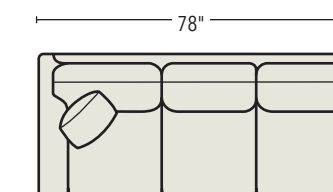

3134P POWER RECLINER RIGHT ARM CORNER SOFA

Standard Throw Pillows: 2

3148C CORNER CHAIR

Standard Throw Pillow: 1

3113 STATIONARY ARMLESS CHAIR

3116P POWER ARMLESS RECLINER

3121P POWER RECLINER LEFT ARM LOVESEAT

Standard Throw Pillow: 1

3122P POWER RECLINER RIGHT ARM LOVESEAT

Standard Throw Pillow: 1

3230P DUAL POWER RECLINING SOFA

Standard Throw Pillows: 2

3231P POWER RECLINER LEFT ARM SOFA

Standard Throw Pillow: 1