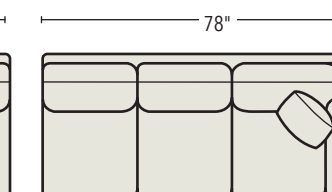

3134P POWER RECLINER RIGHT ARM CORNER SOFA

Standard Throw Pillows: 2

3148C CORNER CHAIR

Standard Throw Pillow: 1

3113 STATIONARY ARMLESS CHAIR

3116P POWER ARMLESS RECLINER

3121P POWER RECLINER LEFT ARM LOVESEAT

Standard Throw Pillow: 1

3122P POWER RECLINER RIGHT ARM LOVESEAT

Standard Throw Pillow: 1

3230P DUAL POWER RECLINING SOFA

Standard Throw Pillows: 2

3231P POWER RECLINER LEFT ARM SOFA

Standard Throw Pillow: 1