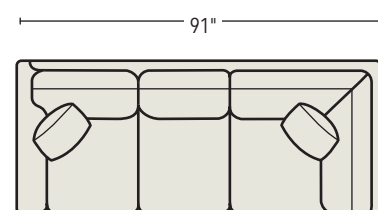

1846 VALHALLA RECLINER

37w 39d 41h
Inside: 24w 21d 23h
Arm Height: 25 Seat Height: 18
Loose Pillow Back
Wall Clearance: 17
Overall Layout: 71
Standard Nails: #1-FN & #3-FN
Finish Shown: Brown Mahogany

3130P DUAL POWER RECLINING SOFA

Standard Throw Pillows: 2

3131P POWER RECLINER LEFT ARM SOFA

Standard Throw Pillow: 1

3132P POWER RECLINER RIGHT ARM SOFA

Standard Throw Pillow: 1

3133P POWER RECLINER LEFT ARM CORNER SOFA

Standard Throw Pillows: 2