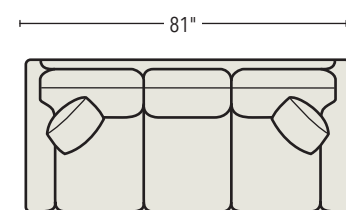

3130P DUAL POWER RECLINING SOFA

81w 41d 40h
Inside: 71w 22d H
Arm Height: 25 Seat Height: 19
Loose Pillow Back
Overall Layout: 65
Standard With Two 21" Throw Pillows

32 Series

Drawings Shown in 1/4" Scale

3230P DUAL POWER RECLINING SOFA

82w 41d 40h
Inside: w 22d H
Arm Height: Seat Height: 19
Loose Pillow Back
Standard With Two 21" Throw Pillows

Recliners

L1846 VALHALLA RECLINER

37w 39d 41h
Inside: 24w 21d 23h
Arm Height: 25 Seat Height: 18
Loose Pillow Back
Wall Clearance: 17
Overall Layout: 71
Standard Nails: #1-FN & #3-FN
Finish Shown: Brown Mahogany

1846 VALHALLA RECLINER

37w 39d 41h
Inside: 24w 21d 23h
Arm Height: 25 Seat Height: 18
Loose Pillow Back
Wall Clearance: 17
Overall Layout: 71
Standard Nails: #1-FN & #3-FN
Finish Shown: Brown Mahogany

3130P DUAL POWER RECLINING SOFA