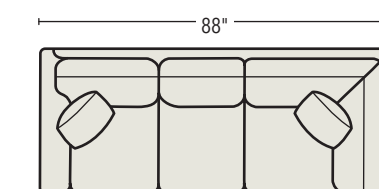

3233P POWER RECLINER LEFT ARM CORNER SOFA

Standard Throw Pillows: 2