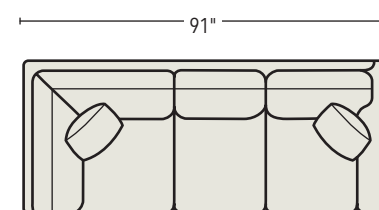

1846 VALHALLA RECLINER

37w 39d 41h
Inside: 24w 21d 23h
Arm Height: 25 Seat Height: 18
Loose Pillow Back
Wall Clearance: 17
Overall Layout: 71
Standard Nails: #1-FN & #3-FN
Finish Shown: Brown Mahogany

3130P DUAL POWER RECLINING SOFA

Standard Throw Pillows: 2

3131P POWER RECLINER LEFT ARM SOFA

Standard Throw Pillow: 1

3132P POWER RECLINER RIGHT ARM SOFA

Standard Throw Pillow: 1

3133P POWER RECLINER LEFT ARM CORNER SOFA

Standard Throw Pillows: 2