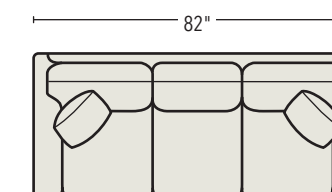

3230P DUAL POWER RECLINING SOFA

Standard Throw Pillows: 2