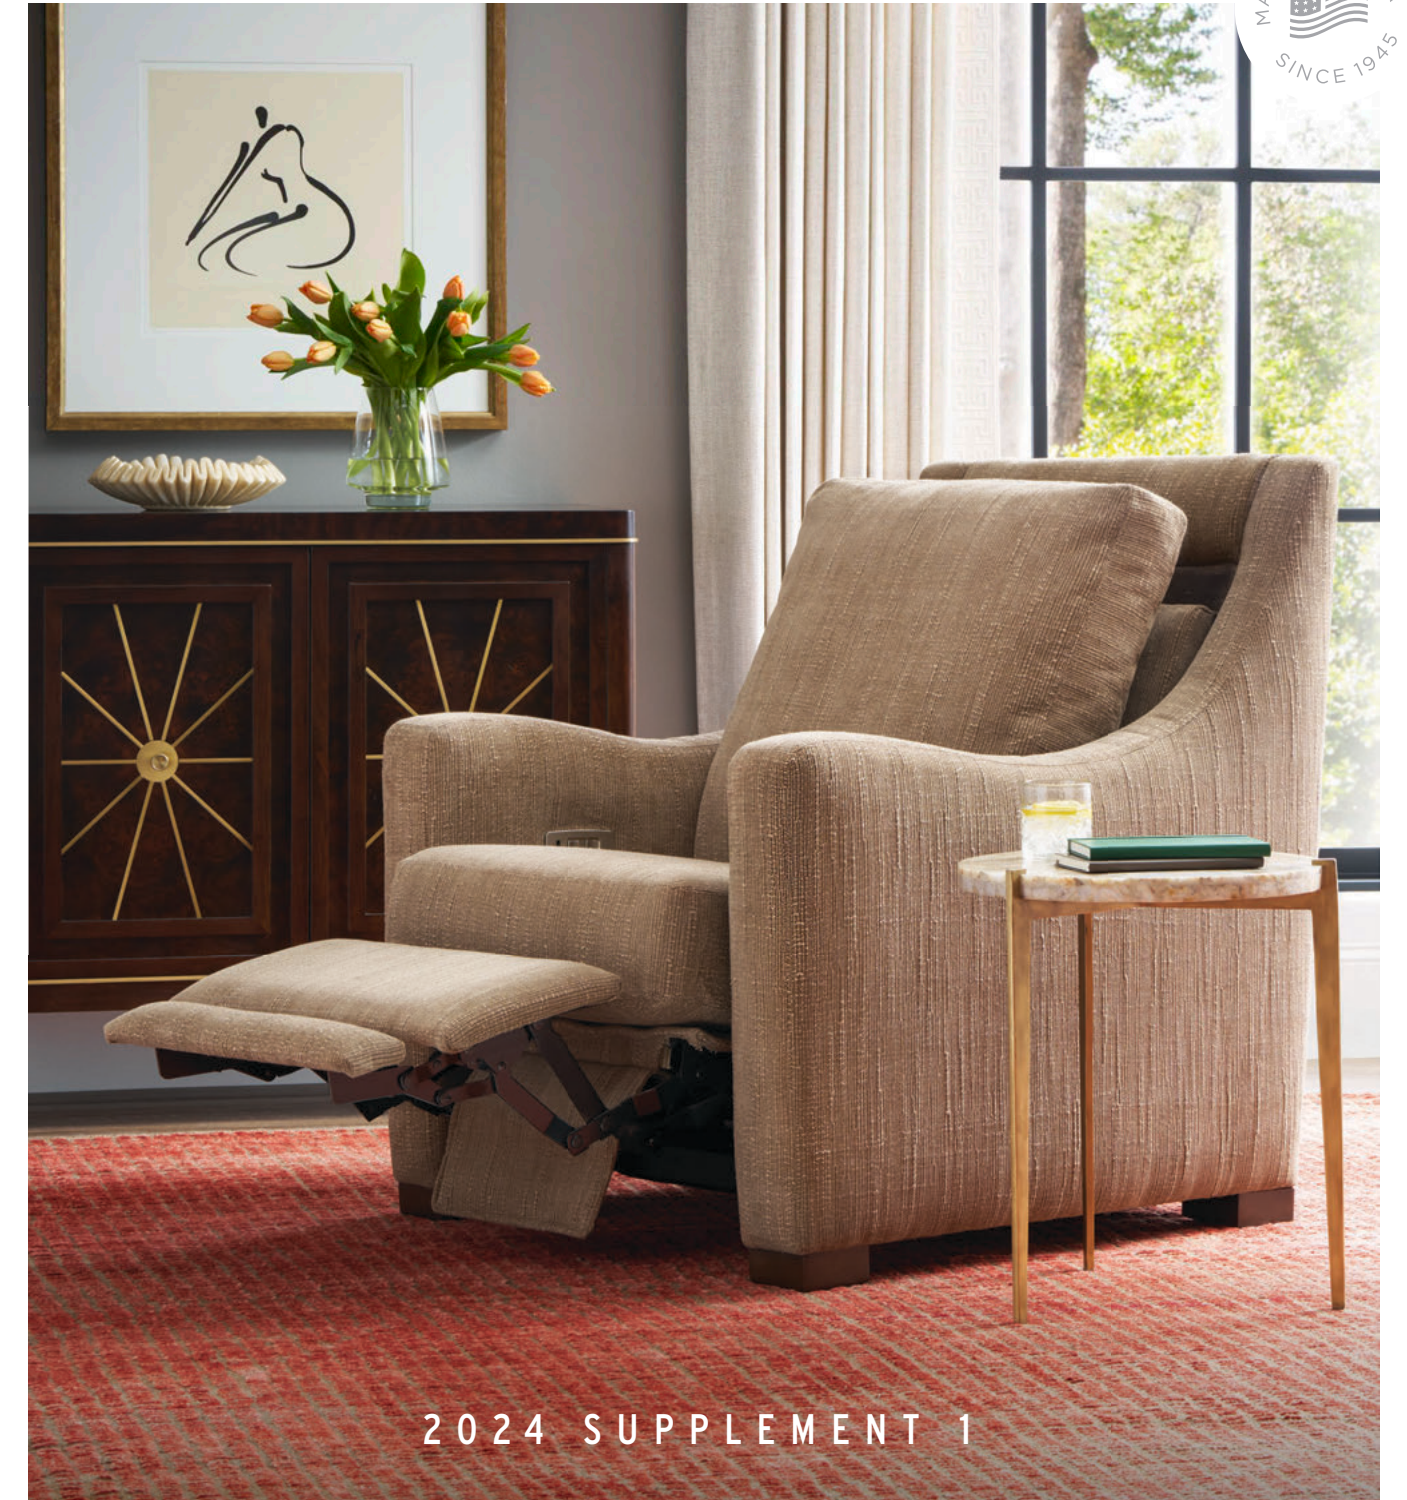

MOTIONCRAFT®

by SHERRILL FURNITURE

2024 SUPPLEMENT 1

AMERICAN MADE FAMILY OWNED