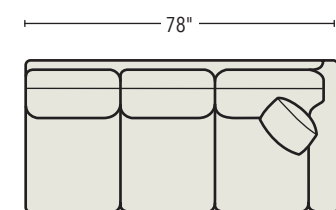

3132P POWER RECLINER RIGHT ARM SOFA

Standard Throw Pillow: 1