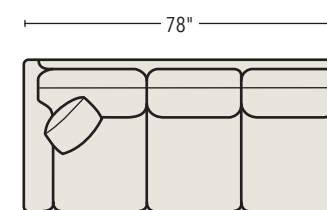

3131P POWER RECLINER LEFT ARM SOFA

Standard Throw Pillow: 1