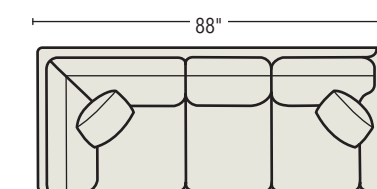

3234P POWER RECLINER RIGHT ARM CORNER SOFA

Standard Throw Pillows: 2