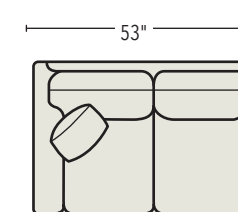

1846 VALHALLA RECLINER

37w 39d 41h
Inside: 24w 21d 23h
Arm Height: 25 Seat Height: 18
Loose Pillow Back
Wall Clearance: 17
Overall Layout: 71
Standard Nails: #1-FN & #3-FN
Finish Shown: Brown Mahogany

3130P DUAL POWER RECLINING SOFA

3134P POWER RECLINER RIGHT ARM CORNER SOFA

Standard Throw Pillows: 2

3148C CORNER CHAIR

Standard Throw Pillow: 1

3113 STATIONARY ARMLESS CHAIR

3116P POWER ARMLESS RECLINER

3121P POWER RECLINER LEFT ARM LOVESEAT