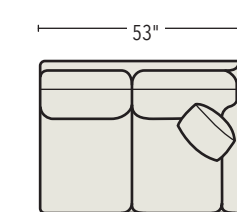

3122P POWER RECLINER RIGHT ARM LOVESEAT

Standard Throw Pillow: 1